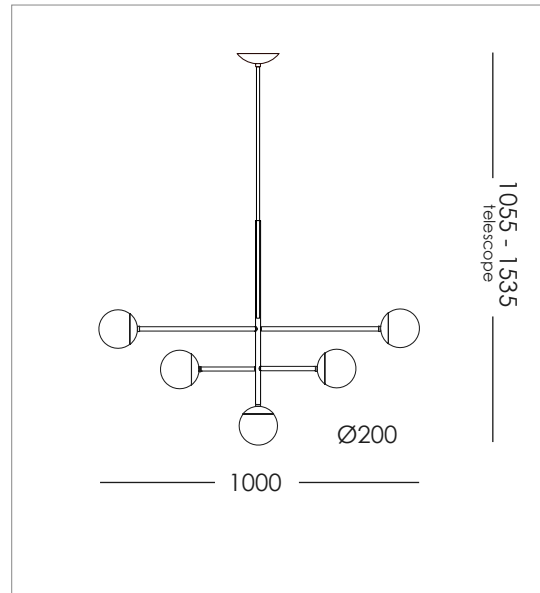

LORD DIVA

DESIGN SPECIFICATIONS

DIMENSIONS (mm)	W 1000 x H 1055 - 1535 SHADE Ø 200
WEIGHT (kg)	-
MATERIALS	THE LAMP IS MADE FROM CLEAR LACQURED BRASS, STEEL OR POWDER COATED STEEL AND BLOWN GLASS.
CORD (mm)	NO
ENVIRONMENT	INDOOR
DESIGN BY	NICLAS HOFLIN
DESIGN YEAR	2018

ELECTRICAL SPECIFICATIONS

SWITCH	NO
BULB HOLDER	E 27
LIGHT SOURCE	INCLUDED DIMMABLE
SMOKED GLASS 5 x 4 W	LED - 2200 K
BROWN GLASS 5 x 4 W	LED - 2200 K
OPAL GLASS 5 x 7 W	LED - 2700 K
DIMMABLE	YES
MAX (W)	50 W LED
VOLTAGE	230 / 240
CLASS	1
IP	20

COLOURS

	BLACK / OPAL GLASS	ART.NO. 233520005
	BRONZE- COLOR/ OPAL GLASS	ART.NO. 233520223
	BLACK / SMOKED GLASS	ART.NO. 233520105
	BRASS/ OPAL GLASS	ART.NO. 233520001
	BRASS / BROWN GLASS	ART.NO. 233520201
	STEEL/ OPAL GLASS	ART.NO. 233520500